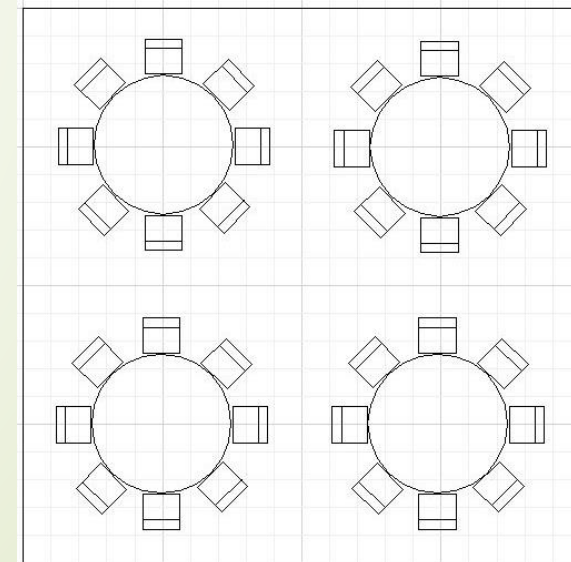

20' x 20'
FRAME
TENT
PACKAGE

Elite

- 4 – 5' ROUND TABLES
or
- 4 – 8' LONG TABLES
- 32 – WHITE OR BLACK PADDED CHAIRS
- 4 – 120" ROUND OR 90" x 156" LINEN

\$470.00 +
DELIVERY & TAX

5

OR

20' x 20'
FRAME
TENT
PACKAGE

Basic

- 4 – 5' ROUND TABLES
or
- 4 – 8' LONG TABLES
- 32 - CHAIRS (GRAY-BLACK)

\$375.00 +
DELIVERY & TAX

3

OR

2

- 6 – 5' ROUND TABLES
or
- 6 – 8' LONG TABLES
- 48 - CHAIRS (GRAY-BLACK)

\$400.00 +
DELIVERY & TAX

20' x 30'
CANOPY
PACKAGE

OR

NO SUBSTITUTIONS FOR ANY PACKAGE. ADDITIONAL ITEMS MAY BE ADDED AT REGULAR PRICE. PACKAGE SUBJECT TO AVAILABILITY.

- 4 – 5' ROUND TABLES
or
- 4 – 8' LONG TABLES
- 32 - CHAIRS (GRAY-BLACK)