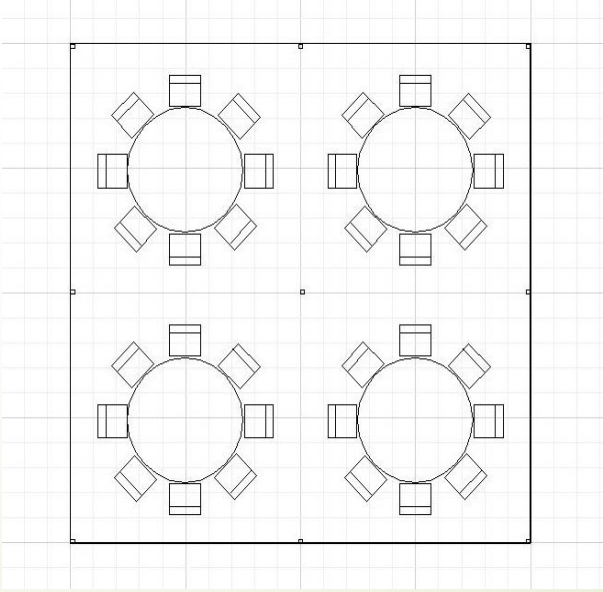

20' x 20' CANOPY PACKAGE