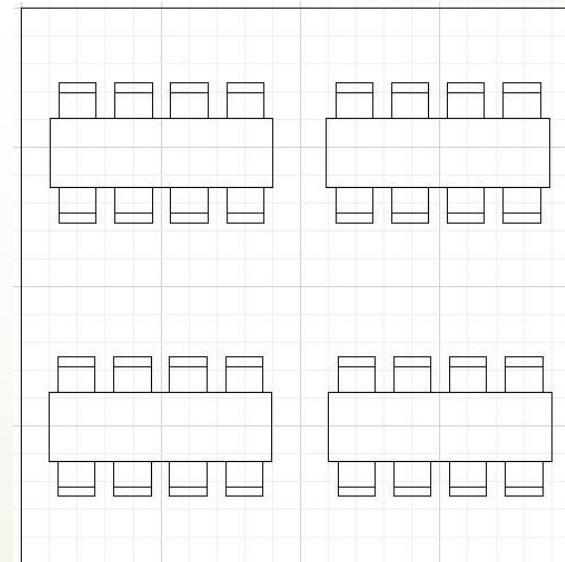

20' x 20'
FRAME
TENT
PACKAGE

Elite

- 4 – 5' ROUND TABLES
or
- 4 – 8' LONG TABLES
- 32 – WHITE OR BLACK PADDED CHAIRS
- 4 – 120" ROUND OR 90" x 156" LINEN

\$470.00 +
DELIVERY & TAX

5

OR

20' x 20'
FRAME
TENT
PACKAGE

Basic

- 4 – 5' ROUND TABLES
or
- 4 – 8' LONG TABLES
- 32 - CHAIRS (GRAY-BLACK)

\$375.00 +
DELIVERY & TAX

3

OR

2

- 6 – 5' ROUND TABLES
or
- 6 – 8' LONG TABLES
- 48 - CHAIRS (GRAY-BLACK)

\$400.00 +
DELIVERY & TAX

20' x 30'
CANOPY
PACKAGE

OR

NO SUBSTITUTIONS FOR ANY PACKAGE. ADDITIONAL ITEMS MAY BE ADDED AT REGULAR PRICE. PACKAGE SUBJECT TO AVAILABILITY.

- 4 – 5' ROUND TABLES
or
- 4 – 8' LONG TABLES
- 32 - CHAIRS (GRAY-BLACK)