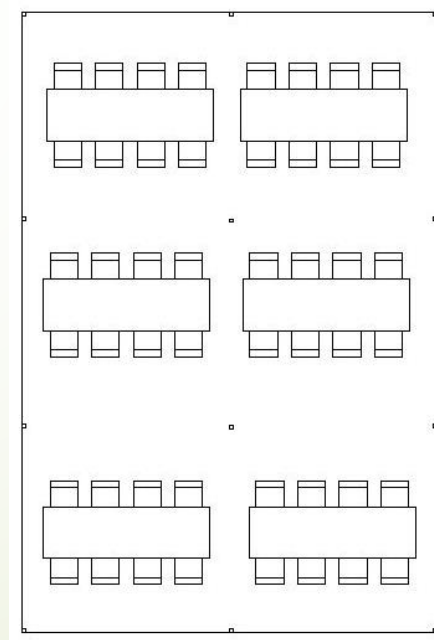

20' x 20'
FRAME
TENT
PACKAGE

Elite

- 4 – 5' ROUND TABLES
or
- 4 – 8' LONG TABLES
- 32 – WHITE OR BLACK PADDED CHAIRS
- 4 – 120" ROUND OR 90" x 156" LINEN

\$470.00 +
DELIVERY & TAX

5

OR

20' x 20'
FRAME
TENT
PACKAGE

Basic

- 4 – 5' ROUND TABLES
or
- 4 – 8' LONG TABLES
- 32 - CHAIRS (GRAY-BLACK)

\$375.00 +
DELIVERY & TAX

3

OR

2

- 6 – 5' ROUND TABLES
or
- 6 – 8' LONG TABLES
- 48 - CHAIRS (GRAY-BLACK)

\$400.00 +
DELIVERY & TAX

20' x 30'
CANOPY
PACKAGE

OR

NO SUBSTITUTIONS FOR ANY PACKAGE. ADDITIONAL ITEMS MAY BE ADDED AT REGULAR PRICE. PACKAGE SUBJECT TO AVAILABILITY.

- 4 – 5' ROUND TABLES
or
- 4 – 8' LONG TABLES
- 32 - CHAIRS (GRAY-BLACK)