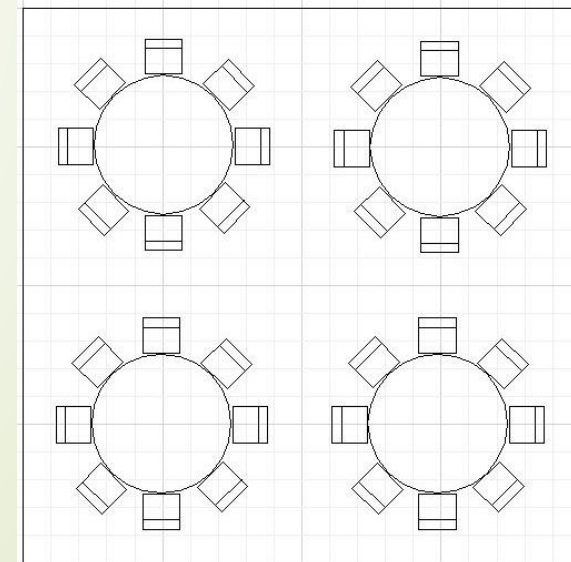

Basic

- 4 – 5' ROUND TABLES
or
- 4 – 8' LONG TABLES
- 32 - CHAIRS (GRAY-BLACK)

\$375.00 +
DELIVERY & TAX

3

OR

2

- 6 – 5' ROUND TABLES
or
- 6 – 8' LONG TABLES
- 48 - CHAIRS (GRAY-BLACK)

\$400.00 +
DELIVERY & TAX

20' x 30'
CANOPY
PACKAGE

OR

NO SUBSTITUTIONS FOR ANY PACKAGE. ADDITIONAL ITEMS MAY BE ADDED AT REGULAR PRICE. PACKAGE SUBJECT TO AVAILABILITY.

- 4 – 5' ROUND TABLES
or
- 4 – 8' LONG TABLES
- 32 - CHAIRS (GRAY-BLACK)