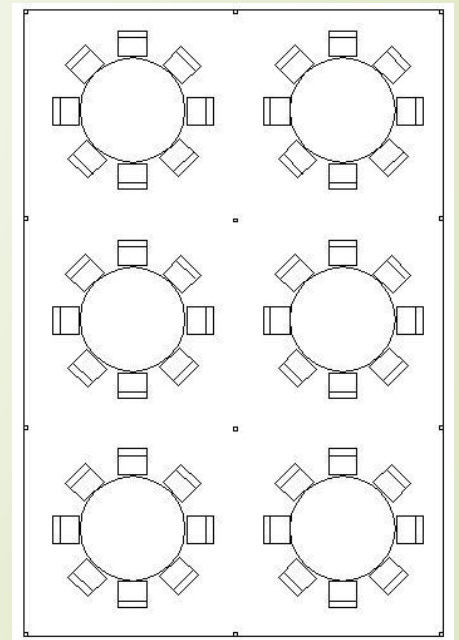

20' x 20'
FRAME
TENT
PACKAGE

Elite

- 4 – 5' ROUND TABLES
or
- 4 – 8' LONG TABLES
- 32 – WHITE OR BLACK PADDED CHAIRS
- 4 – 120" ROUND OR 90" x 156" LINEN

\$470.00 +
DELIVERY & TAX

5

OR

20' x 20'
FRAME
TENT
PACKAGE

Basic

- 4 – 5' ROUND TABLES
or
- 4 – 8' LONG TABLES
- 32 - CHAIRS (GRAY-BLACK)

\$375.00 +
DELIVERY & TAX

3

OR

2

- 6 – 5' ROUND TABLES
or
- 6 – 8' LONG TABLES
- 48 - CHAIRS (GRAY-BLACK)

\$400.00 +
DELIVERY & TAX

20' x 30'
CANOPY
PACKAGE

OR

NO SUBSTITUTIONS FOR ANY PACKAGE. ADDITIONAL ITEMS MAY BE ADDED AT REGULAR PRICE. PACKAGE SUBJECT TO AVAILABILITY.

- 4 – 5' ROUND TABLES
or
- 4 – 8' LONG TABLES
- 32 - CHAIRS (GRAY-BLACK)