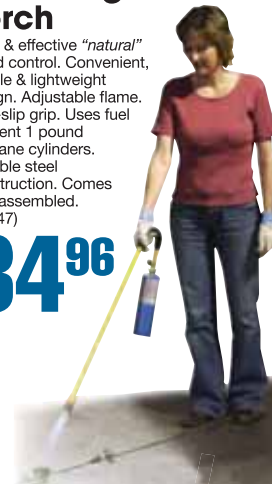

18K BTU Mini Dragon Torch

Easy & effective "natural" weed control. Convenient, simple & lightweight design. Adjustable flame. Non-slip grip. Uses fuel efficient 1 pound propane cylinders. Durable steel construction. Comes fully assembled. (10547)

$34⁹⁶

MintCraft Leaf Rake

• 26 tines.
• Cushion handle. (477)

$7⁷⁷