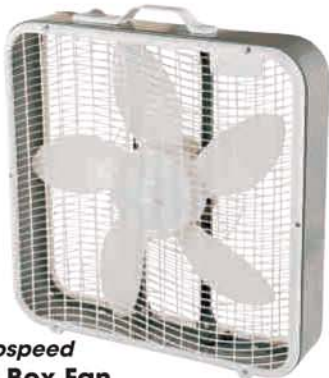

Aerospeed 20" Box Fan

3-speed. Sleek wave grille design, high performance 5 wing blade. Energy efficient, heavy duty steel frame. (24557) MFG# BX100

15⁹⁹