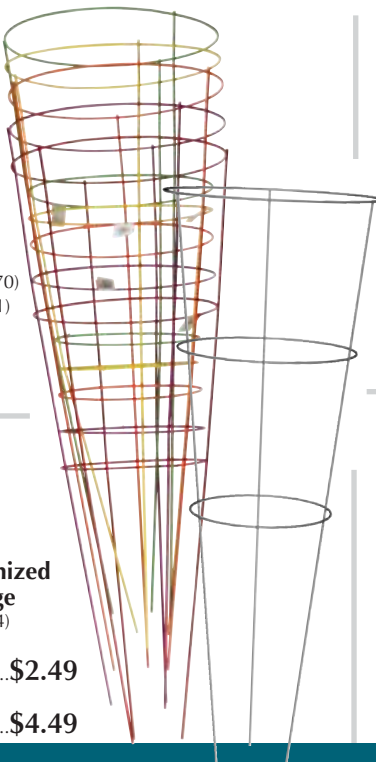

## Great Savings on all your Garden Needs

Your Choice  
**\$4.99**

**Glamor 42"**  
**Tomato Cage**

Heavy duty wire.

**Orange** (102-11670)

**Yellow** (102-11671)

**Red** (102-11673)

**Light Green**  
(102-11674)

**PANACEA**  
**\$1.49**

**Panacea Galvanized**  
**33" Tomato Cage**

Regular. (081-02154)

**42"**  
(081-02186) .....**\$2.49**

**54"**  
(081-02188) .....**\$4.49**

Your Choice  
**\$3.99**  
Pair

**Nitrile**  
**Touch Gloves**